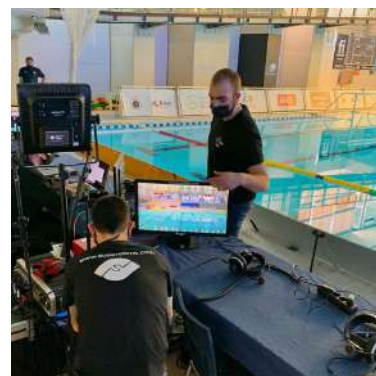

Producció TV copa del rei i de la reina waterpolo ESPORTS 3