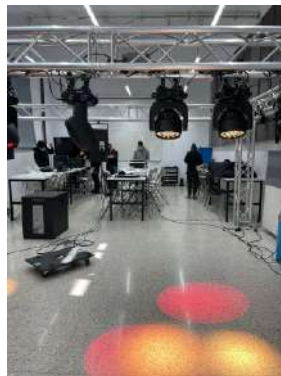

DOCENTS

PROPERES

EXIGENTS

EMPRENADORS

PROFSSIONALS

RESPECTUOSOS

IMATGE I SO